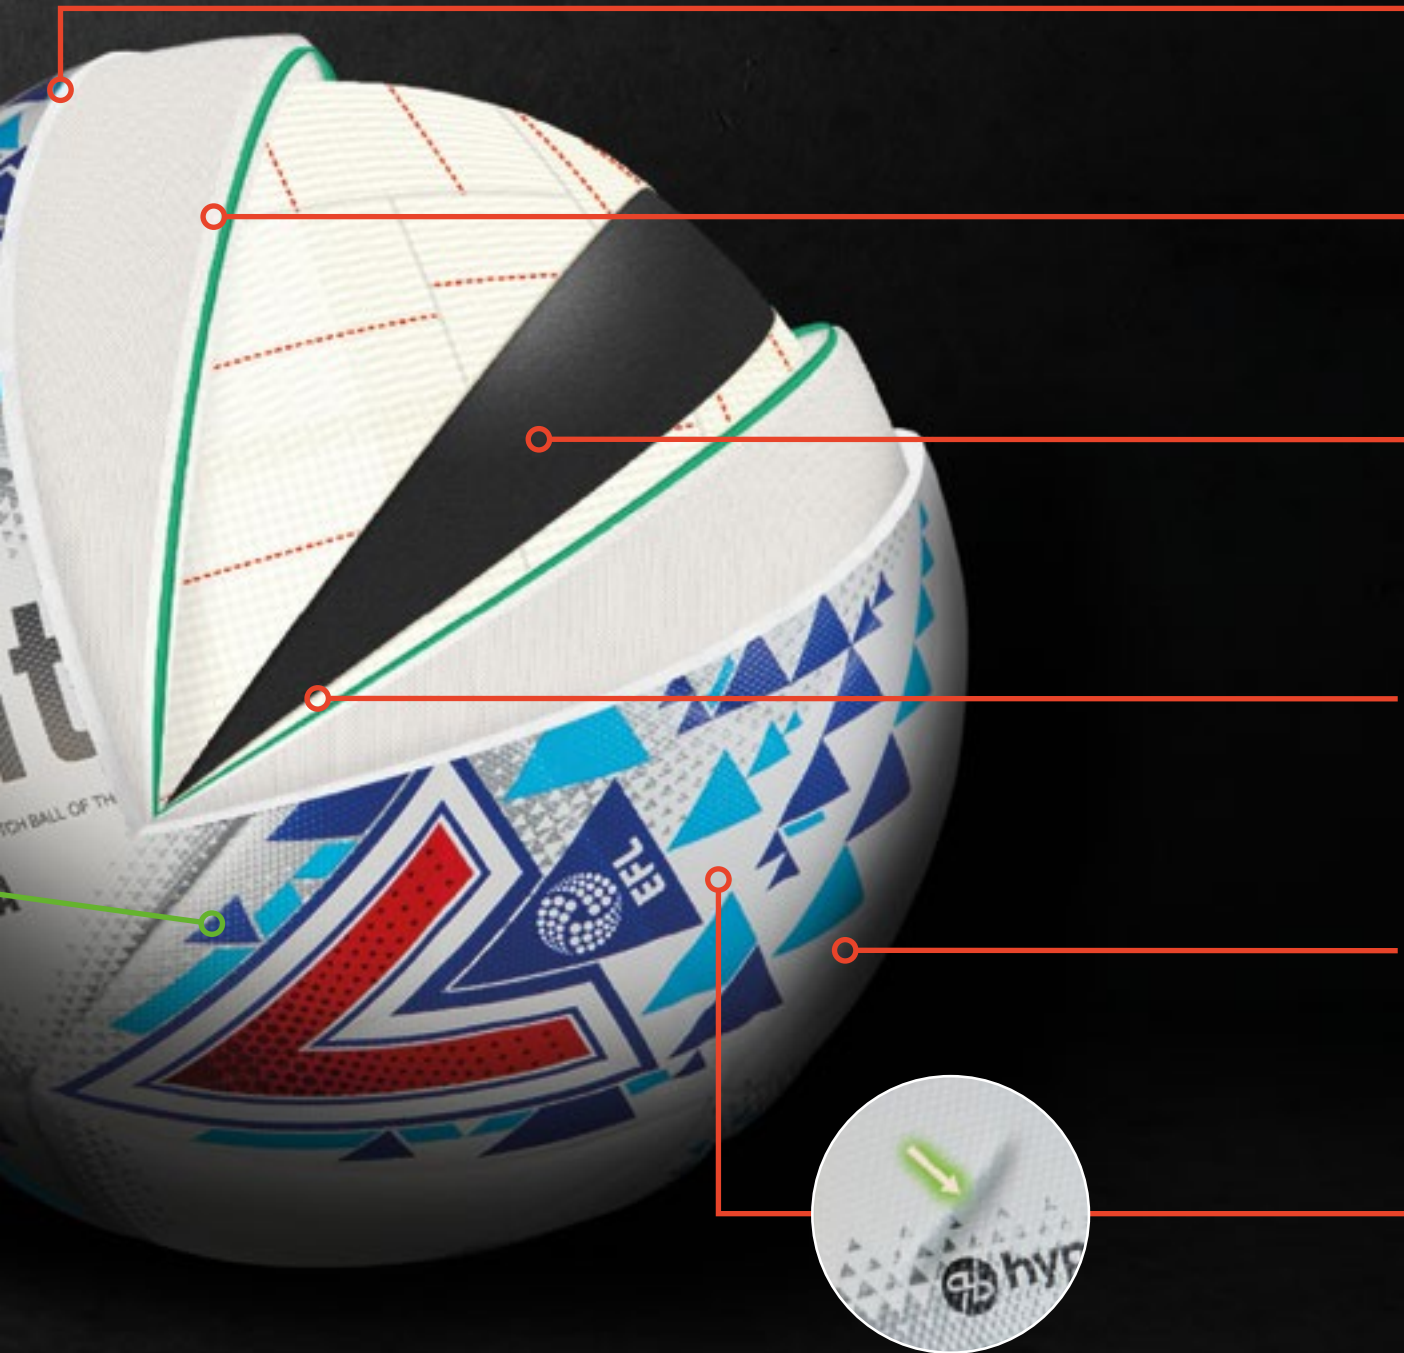

Unique textured surface is engineered to deliver a pure in-flight path, increased grip and ultimate control. Embosses grooves provide up to 400% more stability at speeds of 30-45mph vs a rivalled flat panel construction.