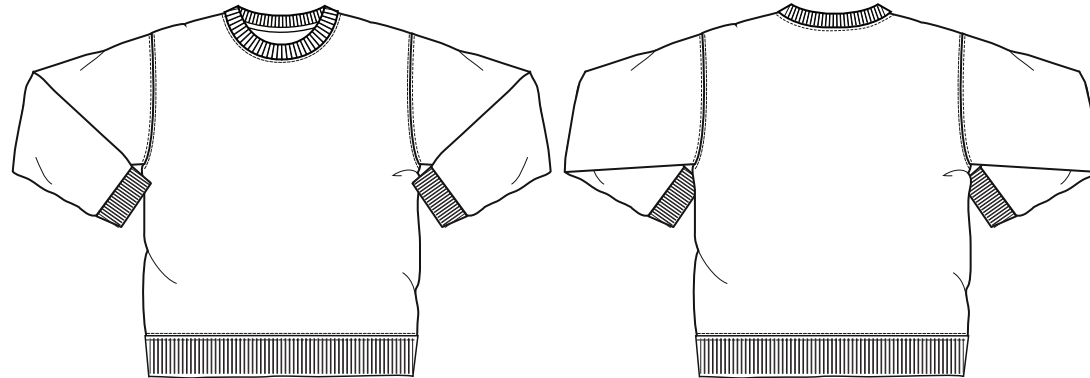

Select Drop Shoulder-Crew neck sweatshirt

Ref: 3SD

- 65% Cotton / 35% Polyester
- 320-340 gsm
- Ribbed welt and cuffs
- Soft but durable

Child-VAT Zero Rated

TO FIT CHEST"	22	25	26	28	30	32	34
AGE	2yrs	3/4	5/6	7/8	9/10	11/12	13

* 2yrs not available in black

Adult-VAT Standard Rated

TO FIT CHEST"	36	39	43	47	51	56
SIZE	S	M	L	XL	XXL	60's

Black* Bottle Burgundy Dark Royal Deep Royal Emerald

Gold Jade Navy Pink Red Sky Blue