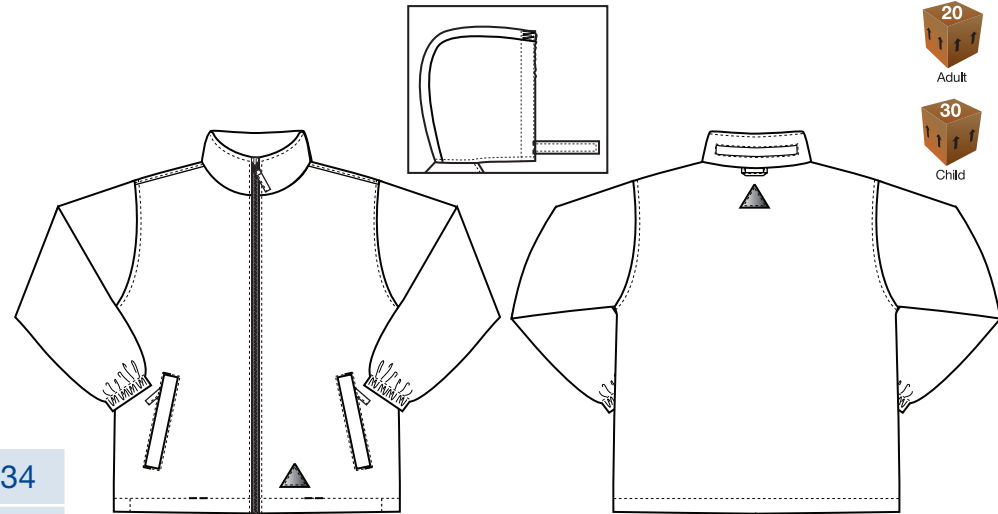

The Mistral-Reversible jacket

Ref: 3JM

- 100% 210T Nylon ripstop
- 100% Polyester polar fleece inner
- Full length zip with concealed, zipaway hood
- Concealed zip for embroidery access
- BS EN 14682 compatible in-pocket toggle system

Child-VAT Zero Rated

TO FIT CHEST"	25	26	28	30	32	34
AGE	3/4	5/6	7/8	9/10	11/12	13

Reflective ▲ on inside and outside on junior sizes only

Adult-VAT Standard Rated

TO FIT CHEST"	36	39	43	47	51	57
SIZE	S	M	L	XL	XXL	60's