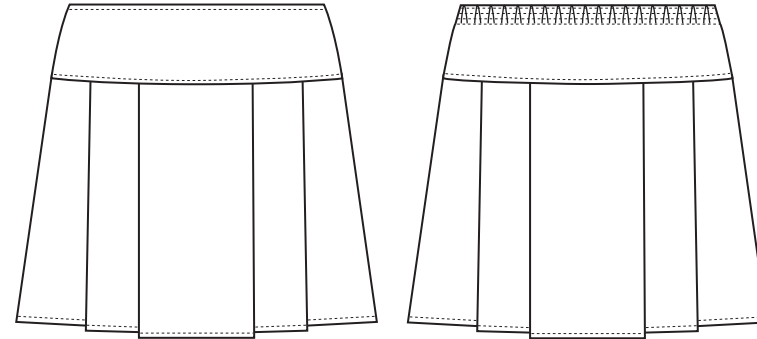

Banbury-Pull on pleated skirt

Ref: 913647

- 100% Polyester Bi-Stretch
- Deep yoke
- Elasticated back waist

Junior-VAT Zero Rated

AGE	3/4	4/5	6/7	8/9	9/10	11/12
TO FIT WAIST"	19½ / 20½	20½ / 21	21½ / 22	22½ / 23½	24 / 24½	25 / 25½
LENGTH"	12	13	15	17	18	20