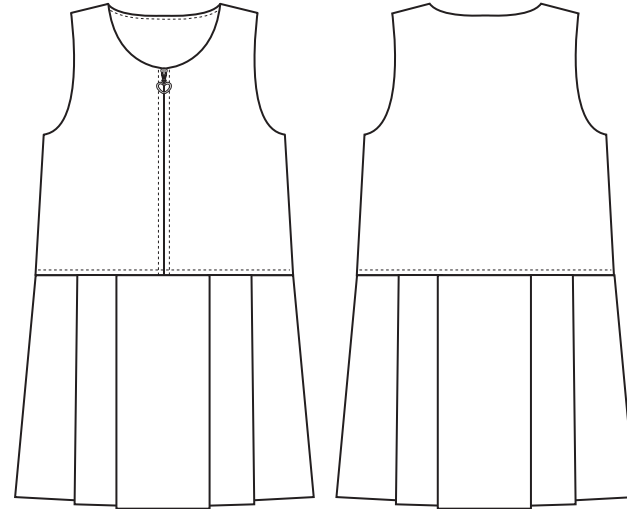

Lynton-Pleated pinafore

Ref: 913704

- 100% Polyester Bi-Stretch
- Novelty charm on zip
- Fully lined bodice

Junior-VAT Zero Rated

AGE	3/4	4/5	5/6	6/7	7/8	8/9	9/10	11/12
LENGTH"	20	22	24	26	28	30	32	34

Grey