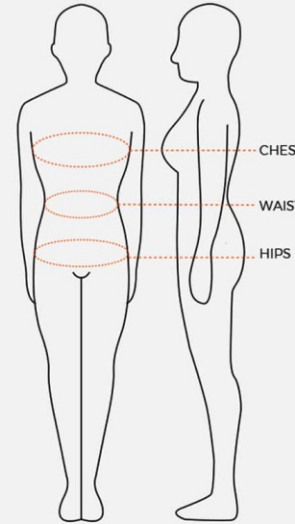

SIZING CHART

MEN

SHIRTS/TOPS/JACKETS

Size	UK	Chest (cm)	Waist (cm)
S	34/36	91 - 94	79 - 83
M	36/38	95 - 99	84 - 88
L	38/40	100 - 105	88 - 92
XL	42/44	106 - 111	93 - 98
XXL	46/48	112 - 118	99 - 105
XXXL	50/52	119 - 126	106 - 113

SHORTS/PANTS

Size	UK	Waist (cm)	Hips (cm)
S	30-32	79 - 83	82 - 86
M	32/34	84 - 88	87 - 91
L	34/36	88 - 92	92 - 96
XL	36/38	93 - 98	97 - 112
XXL	40/42	99 - 05	113 - 119
XXXL	42/44	106 - 113	120 - 127

LADIES

SHIRTS/TOPS/JACKETS

Size	UK	Chest (cm)	Waist (cm)
XS	8/10	81 - 84	63 - 66
S	10/12	85 - 88	67 - 70
M	12/14	89 - 92	71 - 74
L	14/18	93 - 97	75 - 78
XL	42/44	98 - 103	79 - 83
XXL		104 - 110	84 - 88
XXXL		111 - 118	89 - 94

SKORTS/SHORTS/PANTS

Size	UK	Waist (cm)	Hips (cm)
XS	8/10	63 - 66	81 - 84
S	10/12	67 - 70	85 - 88
M	12/14	71 - 74	89 - 92
L	16/18	75 - 78	93 - 96
XL	18/20	79 - 83	97 - 101
XXL	20/22	84 - 88	102 - 106
XXXL	22/24	89 - 94	107 - 112