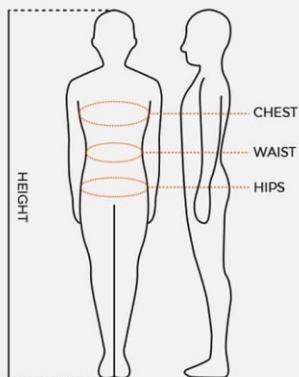

SIZING CHART

MEN

SHIRTS/TOPS/JACKETS

Size	UK	Chest (cm)	Waist (cm)
S	34/36	91 - 94	79 - 83
M	36/38	95 - 99	84 - 88
L	38/40	100 - 105	88 - 92
XL	42/44	106 - 111	93 - 98
XXL	46/48	112 - 118	99 - 105
XXXL	50/52	119 - 126	106 - 113

SHORTS/PANTS

Size	UK	Waist (cm)	Hips (cm)
S	30-32	79 - 83	82 - 86
M	32/34	84 - 88	87 - 91
L	34/36	88 - 92	92 - 96
XL	36/38	93 - 98	97 - 112
XXL	40/42	99 - 05	113 - 119
XXXL	42/44	106 - 113	120 - 127

LADIES

SHIRTS/TOPS/JACKETS

Size	UK	Chest (cm)	Waist (cm)
XS	8/10	81 - 84	63 - 66
S	10/12	85 - 88	67 - 70
M	12/14	89 - 92	71 - 74
L	14/18	93 - 97	75 - 78
XL	42/44	98 - 103	79 - 83
XXL		104 - 110	84 - 88
XXXL		111 - 118	89 - 94

SKORTS/SHORTS/PANTS

Size	UK	Waist (cm)	Hips (cm)
XS	8/10	63 - 66	81 - 84
S	10/12	67 - 70	85 - 88
M	12/14	71 - 74	89 - 92
L	16/18	75 - 78	93 - 96
XL	18/20	79 - 83	97 - 101
XXL	20/22	84 - 88	102 - 106
XXXL	22/24	89 - 94	107 - 112