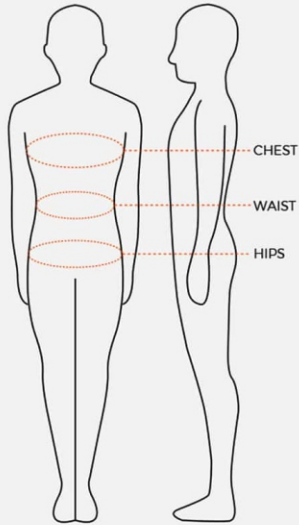

SIZING CHART

MEN

SHIRTS/TOPS/JACKETS

Size	UK	Chest (cm)	Waist (cm)
S	34/36	91 - 94	79 - 83
M	36/38	95 - 99	84 - 88
L	38/40	100 - 105	88 - 92
XL	42/44	106 - 111	93 - 98
XXL	46/48	112 - 118	99 - 105
XXXL	50/52	119 - 126	106 - 113

SHORTS/PANTS

Size	UK	Waist (cm)	Hips (cm)
S	30-32	79 - 83	82 - 86
M	32/34	84 - 88	87 - 91
L	34/36	88 - 92	92 - 96
XL	36/38	93 - 98	97 - 112
XXL	40/42	99 - 05	113 - 119
XXXL	42/44	106 - 113	120 - 127

LADIES

SHIRTS/TOPS/JACKETS

Size	UK	Chest (cm)	Waist (cm)
XS	8/10	81 - 84	63 - 66
S	10/12	85 - 88	67 - 70
M	12/14	89 - 92	71 - 74
L	14/18	93 - 97	75 - 78
XL	42/44	98 - 103	79 - 83
XXL		104 - 110	84 - 88
XXXL		111 - 118	89 - 94

SKORTS/SHORTS/PANTS

Size	UK	Waist (cm)	Hips (cm)
XS	8/10	63 - 66	81 - 84
S	10/12	67 - 70	85 - 88
M	12/14	71 - 74	89 - 92
L	16/18	75 - 78	93 - 96
XL	18/20	79 - 83	97 - 101
XXL	20/22	84 - 88	102 - 106
XXXL	22/24	89 - 94	107 - 112