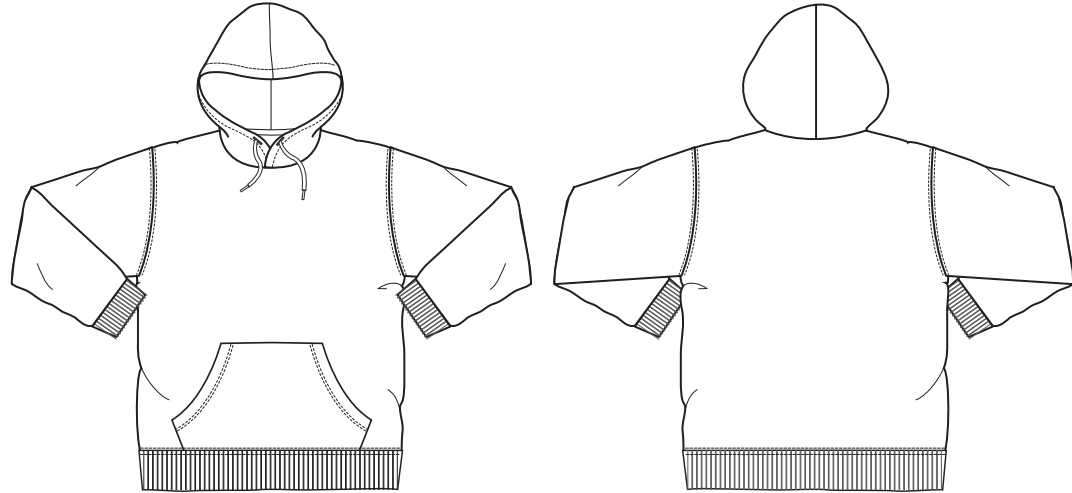

## Select Hood-Hooded sweatshirt

Ref: 3SH

- 65% Cotton / 35% Polyester
- 320-340 gsm
- Two ply hooded garment
- Kangaroo pocket

Child-VAT Zero Rated

TO FIT CHEST"	25	26	28	30	32	34
AGE	3/4	5/6	7/8	9/10	11/12	13

\*No hood drawcord on junior sizes

Adult-VAT Standard Rated

TO FIT CHEST"	36	39	43	47	51	56
SIZE	S	M	L	XL	XXL	60's

Black    Bottle    Burgundy    Dark Royal    Deep Royal    Marl Grey

Navy    Pink    Purple    Red    Sky Blue    Bright Yellow