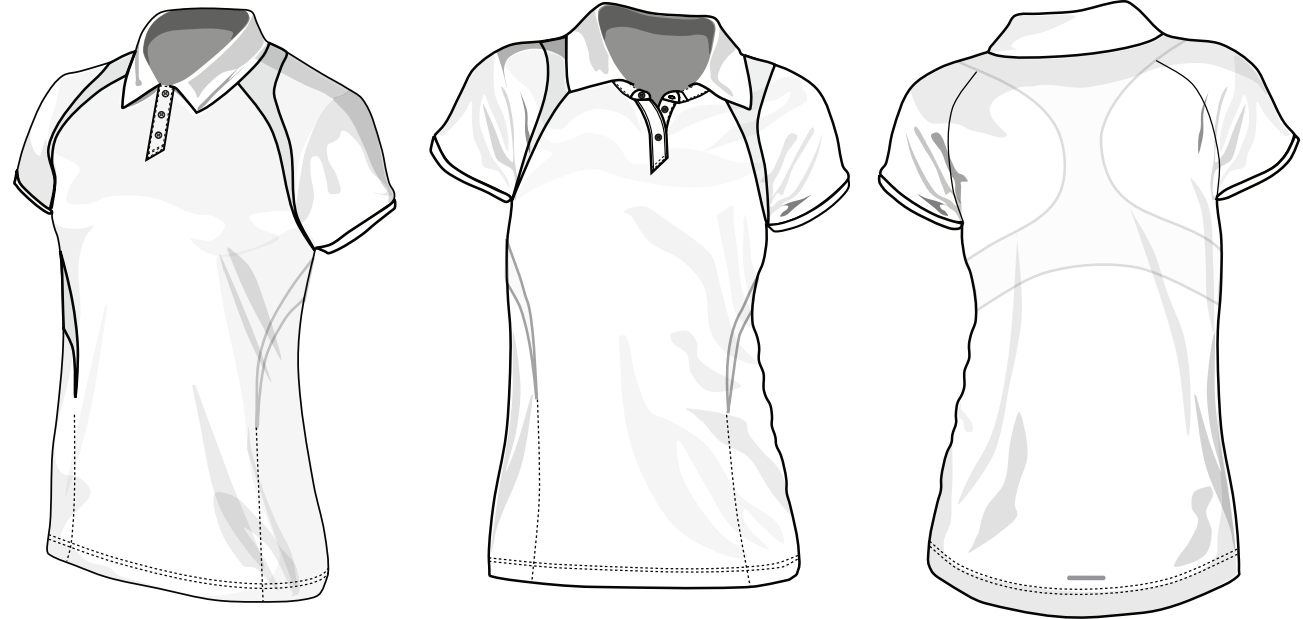

APTUS Female Polo Shirt
Code: 111898

- 100% Polyester
- 3D Dimple mesh panels
- Coloured and silver tape details
- Angled panels for flattering fit
- Ribbed cuffs
- Racer back design
- Asymmetric placket

Junior Sizes - VAT Zero Rated

TO FIT CHEST"	22/24	26/28	30/32	32/33
----------------------	-------	-------	-------	-------

Senior Sizes - VAT Standard Rated

TO FIT CHEST"	34/36	38/40	42/44	46/48	50/52
----------------------	-------	-------	-------	-------	-------

Black
Red

Black
Gold

Black
White

White
Navy

Navy
Sky

Navy
Gold

Navy
White