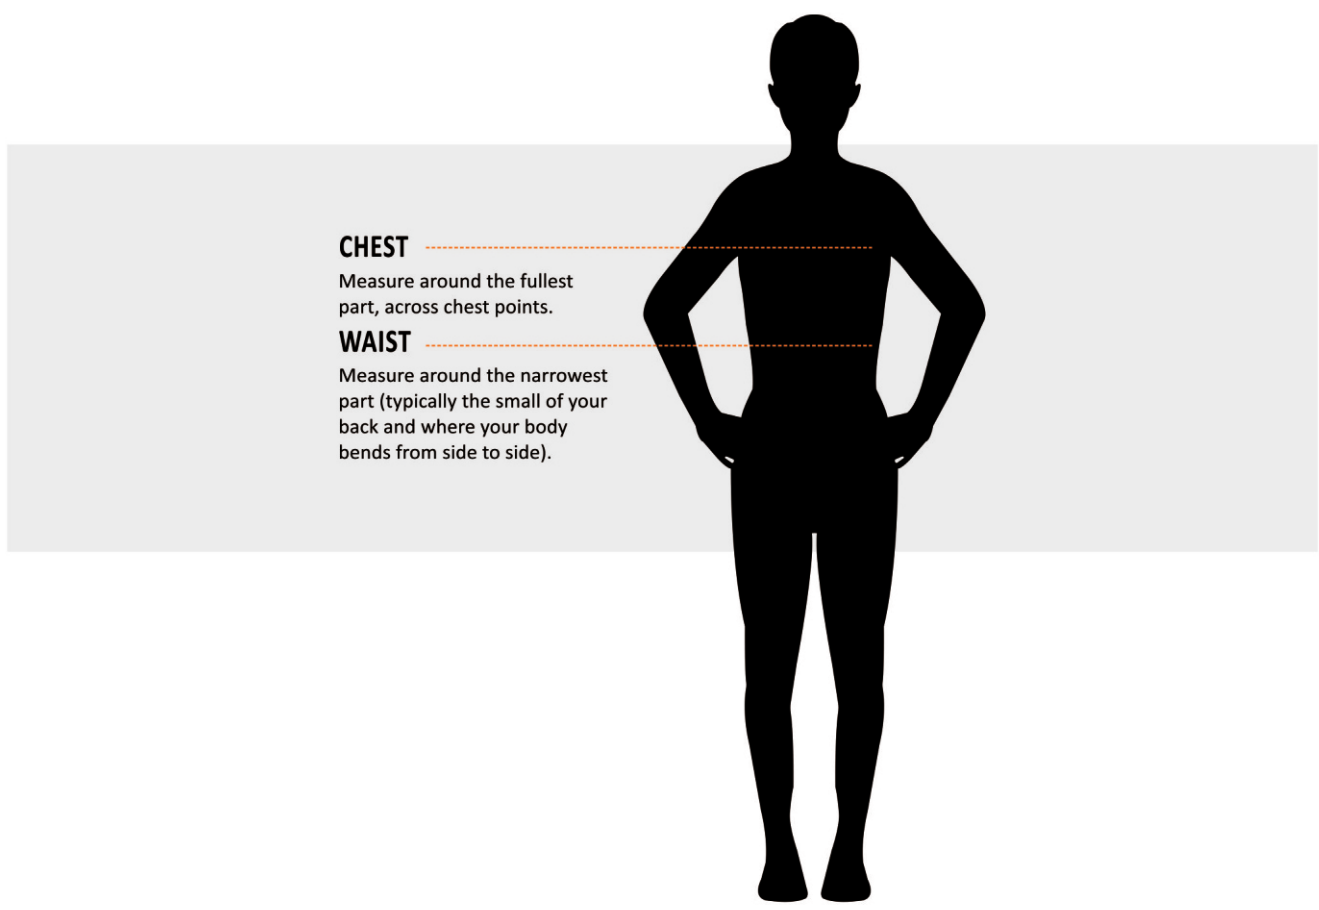

***If you are unsure of the specific sizing for your child then please use our table below for garments that are ordered in inch size. Shorts are ordered in waist inch size only and we do not convert to ages.***

**FIND YOUR SIZE**

Use the chart below to determine your size. If one of your measurements is on the borderline between two sizes, order the smaller size for a tighter fit or the larger size for a looser fit.

**SIZE CHART**

GARMENT SIZE SPECIFICATION	Touchline Size Guide Table												
	3/4YRS 24"	5/6YRS 26"	6/7YRS 28"	7/8YRS 30"	9/10YRS 32"	11/12YRS 34"	XS 36"	S 38"	M 40"	L 42"	XL 44"	XXL 46"	XXXL 48"
ALL MEASUREMENTS IN CM's													
LENGTH SNP-HEM	45	49	51	54	57	60	67	70	72	74	75	77	80
SLEEVE LENGTH INCLUDING CUFF EDGE	45	47.5	50	55	59	64	69	73	79	82	82	84	86

**\*\*Please note: all garments should be the same measurements (+/- 2cm Tolerance)**