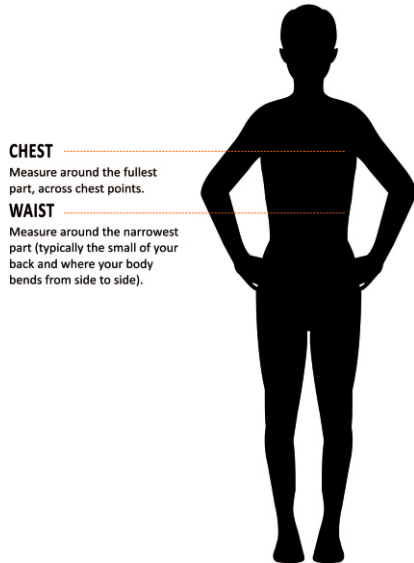

SIZE CHART
Brand: Touchline
Items: Sweatshirt/Cardigans

CHEST
 Measure around the fullest part, across chest points.

WAIST
 Measure around the narrowest part (typically the small of your back and where your body bends from side to side).

FIND YOUR SIZE

Use the chart below to determine your size. If one of your measurements is on the borderline between two sizes, order the smaller size for a tighter fit or the larger size for a looser fit.

SIZE CHART

GARMENT SIZE SPECIFICATION	Touchline Size Guide Table												
	3/4YRS 24"	5/6YRS 26"	6/7YRS 28"	7/8YRS 30"	9/10YRS 32"	11/12YRS 34"	XS 36"	S 38"	M 40"	L 42"	XL 44"	XXL 46"	XXXL 48"
MEASUREMENTS (inches)													
LENGTH (CM)	45	49	51	54	57	60	67	70	72	74	75	77	80
SLEEVE LENGTH INCLUDING CUFF EDGE (CM)	45	47.5	50	55	59	64	69	73	79	82	82	84	86

****Please note: all garments should be the same measurements (+/- 2cm Tolerance)**

SIZE CHART
Brand: Touchline
Items: PE Kit Top

SIZE CHART

GARMENT SIZE SPECIFICATION	Touchline Size Guide Table								
	24"	26"	28"	30"	32"	34"	36"	38"	
MEASUREMENTS (inches)									
APPROX. AGE	3/4	5/6	6/7	7/8	9/10	11/12	XS	S	